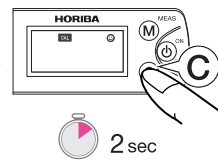

LAQUAtwin Quick Manual

CODE : I2003127000-3200471023-GZ0000305290

① Turn ON

② Calibration

Standard solution

Water

③ Measurement

CODE : I2003127000-3200471023-GZ0000305290

④ After Use

Turn OFF

⚠ Caution

Look

Error

Once again

② Calibration