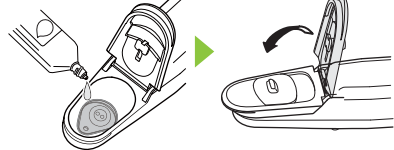

LAQUAtwin Quick Manual

CODE : I2003127000-3200471023-GZ0000305290

① Turn ON

② Calibration

Standard solution

Water

③ Measurement

CODE : I2003127000-3200471023-GZ0000305290

④ After Use

Turn OFF

⚠ Caution

Look

Error

Once again

② Calibration