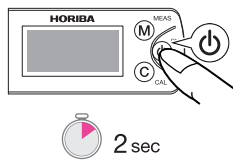

LAQUAtwin Quick Manual

CODE : I2003127000-3200471023-GZ0000305290

① Turn ON

② Calibration

Standard solution

Water

③ Measurement

CODE : I2003127000-3200471023-GZ0000305290

④ After Use

Turn OFF

⚠ Caution

Look

Error

Once again

② Calibration