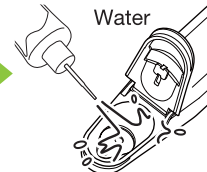

LAQUAtwin Quick Manual

CODE : I2003127000-3200471023-GZ0000305290

① Turn ON

② Calibration

Standard solution

Water

③ Measurement

CODE : I2003127000-3200471023-GZ0000305290

④ After Use

Turn OFF

⚠ Caution

Look

Error

Once again

② Calibration