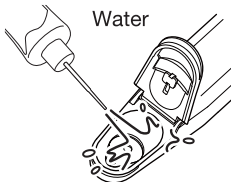

LAQUAtwin Quick Manual

CODE : I2003127000-3200471023-GZ0000305290

① Turn ON

② Calibration

Standard solution

Water

③ Measurement

CODE : I2003127000-3200471023-GZ0000305290

④ After Use

Turn OFF

⚠ Caution

Look

Error

Once again

② Calibration