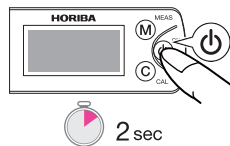

LAQUAtwin Quick Manual

CODE : I2003127000-3200471023-GZ0000305290

① Turn ON

② Calibration

Standard solution

Water

③ Measurement

CODE : I2003127000-3200471023-GZ0000305290

④ After Use

Turn OFF

⚠ Caution

Look

Error

Once again

② Calibration